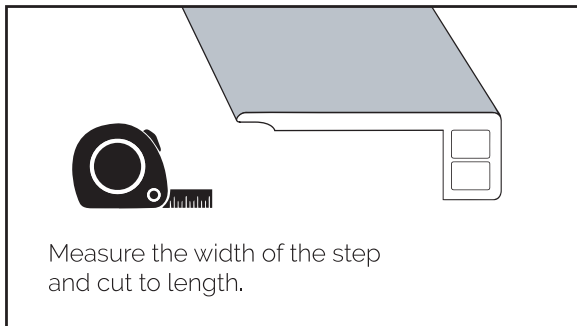

FLUSH STAIR NOSE EASED EDGE

Stair noses are used to finish the end of a step

Installation

1.

2.

3.

4.