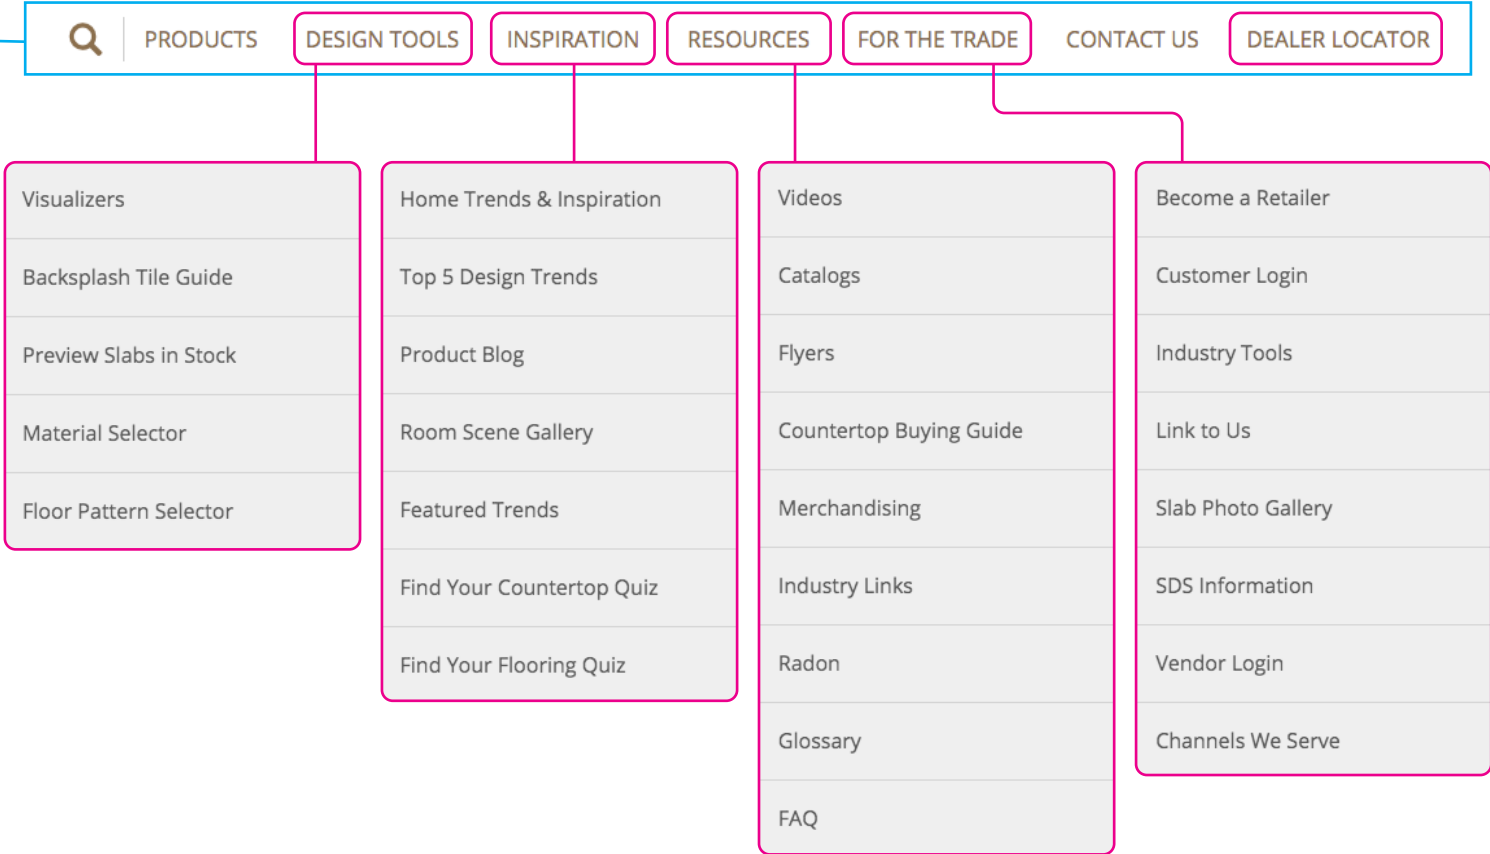

MSI

Making Dream Surfaces Attainable

Customer Resource Tools

www.msisurfaces.com

The screenshot shows the MSI website homepage. At the top left is the MSI logo. To the right are navigation links: VENDOR, CUSTOMER, CHAT NOW, and a shopping cart icon labeled 'SAMPLES'. Below this is a search bar with a magnifying glass icon and a menu with categories: PRODUCTS, DESIGN TOOLS, INSPIRATION, RESOURCES, FOR THE TRADE, CONTACT US, and MORE. A secondary navigation bar contains 'TOP 5 HARD SURFACE TRENDS FOR 2021' and 'EXPLORE LOOKBOOK'. The main hero banner features a kitchen scene with a white countertop and dark cabinetry. The text reads: 'EXPANSIVE SELECTION' followed by 'From reclaimed wood look planks to cement inspired trends to indoor/outdoor stone, and marble lookalikes, bring all your kitchen, bath, and whole-house projects into dreamland territory.' Below this is a 'NEW PRODUCTS' button and a row of four category buttons: FLOORING, COUNTERTOPS, BACKSPLASH & WALL TILE, and HARDSCAPING. A chat window is open in the bottom right corner, showing a message from 'Customer Support' that says 'Welcome to our site, if you need help simply reply to this message, we are online and ready to help.' and 'Now chatting with MSI Agent.' There are also social media icons and a notification badge with the number '2'.

We've done all the work for you!

From **msisurfaces.com** you can access all of the tools we've put together to make your selling more robust and easier than ever. View photographs, installation shots, and detailed information of our whole product line. Integrate our design tools into your own website. Find inspiration from our gallery or blog. Access all of our resources or become an MSI certified retailer. You can also add your store to our dealer locator. Our website averages around 600,000 unique hits a month!