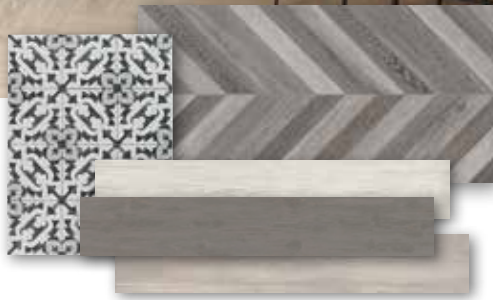

Countertops