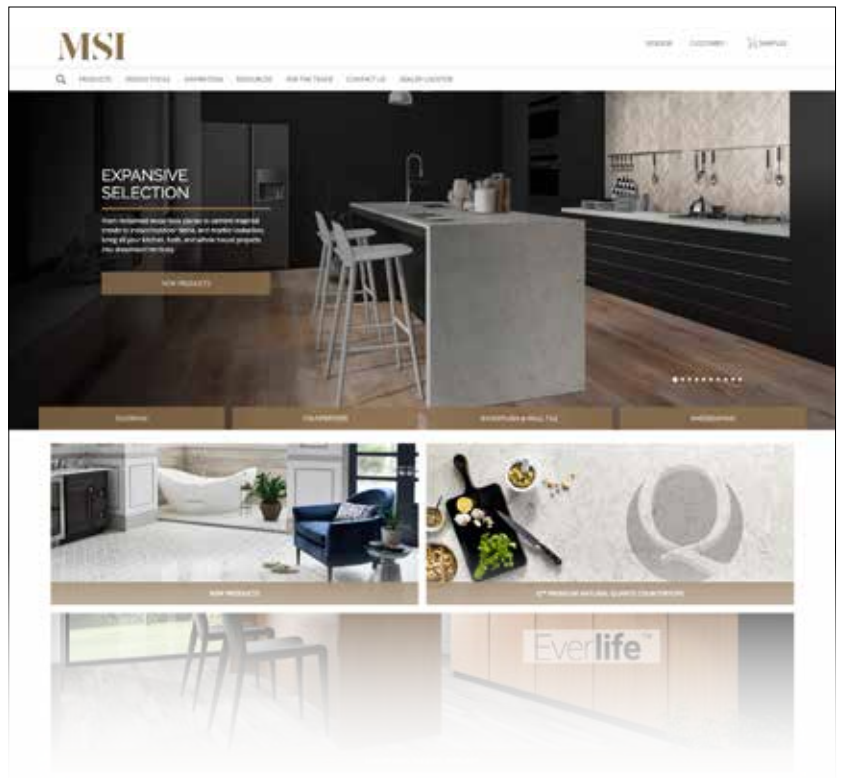

MSI

Making Dream Surfaces Attainable

Customer Resource Tools

www.msisurfaces.com

The screenshot shows the MSI website homepage. At the top left is the MSI logo. To the right are navigation links: VENDOR, CUSTOMER, CHAT NOW, and a shopping cart icon labeled 'SAMPLES'. Below this is a search bar with a magnifying glass icon and a menu with categories: PRODUCTS, DESIGN TOOLS, INSPIRATION, RESOURCES, FOR THE TRADE, CONTACT US, and MORE. A secondary navigation bar contains 'TOP 5 HARD SURFACE TRENDS FOR 2021' and 'EXPLORE LOOKBOOK'. The main hero banner features a kitchen scene with a white countertop and dark cabinetry. The text reads: 'EXPANSIVE SELECTION' followed by 'From reclaimed wood look planks to cement inspired trends to indoor/outdoor stone, and marble lookalikes, bring all your kitchen, bath, and whole-house projects into dreamland territory.' Below this is a 'NEW PRODUCTS' button and a row of four category buttons: FLOORING, COUNTERTOPS, BACKSPLASH & WALL TILE, and HARDSCAPING. A chat window is open in the bottom right corner, showing a message from 'Customer Support' that says 'Welcome to our site, if you need help simply reply to this message, we are online and ready to help.' and 'Now chatting with MSI Agent.' There are also social media icons and a notification badge with the number '2'.