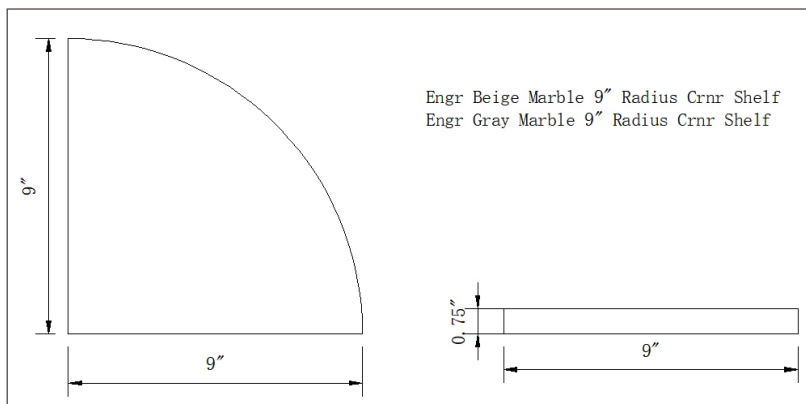

## Beige Marble 9" Radius Corner Shelf

SMOT-CSHELF-EBEI9

### DRAWING: