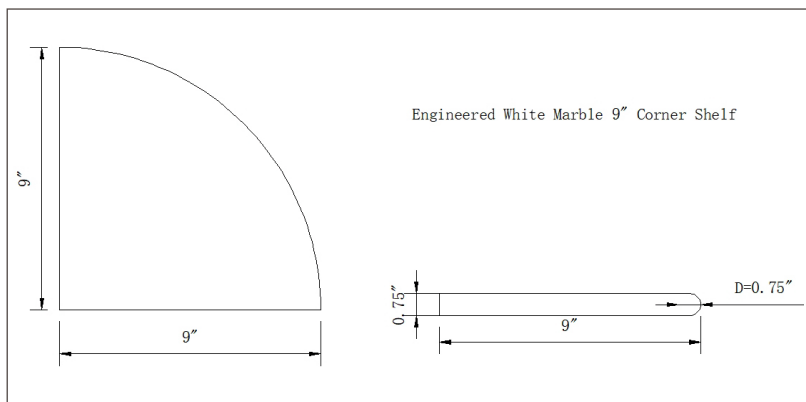

White Marble 9" Radius Corner Shelf

SMOT-CSHELF-EWHT9

DRAWING:

SPECS

Size: **9" Radius**

Thickness: **0.75"**

Primary Color: **White**

Finish: **Polished**