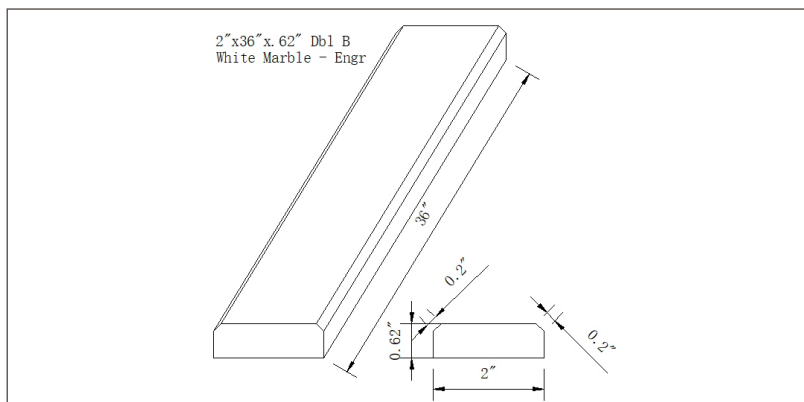

White Marble 2x36 Double Beveled

THD2WH2X36DB

DRAWING:

SPECS

Size: **2"x36"**

Thickness: **0.62"**

Primary Color: **White**

Finish: **Polished**