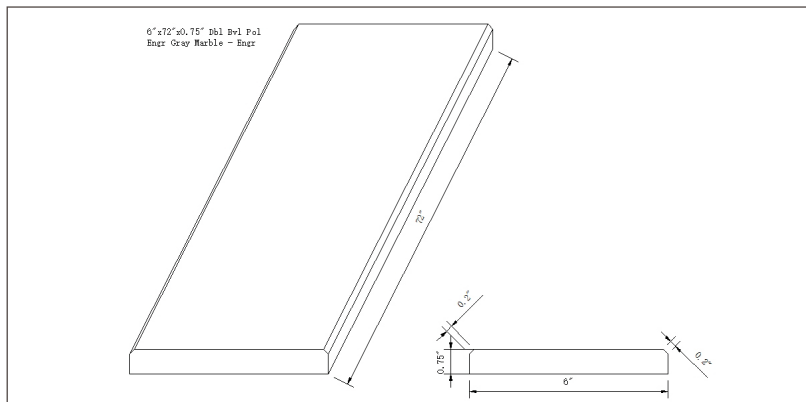

Gray Marble 6x72 Double Beveled

THD2GR6X72DB

DRAWING:

SPECS

Size: **6"x72"**

Thickness: **0.75"**

Primary Color: **Gray**

Finish: **Polished**