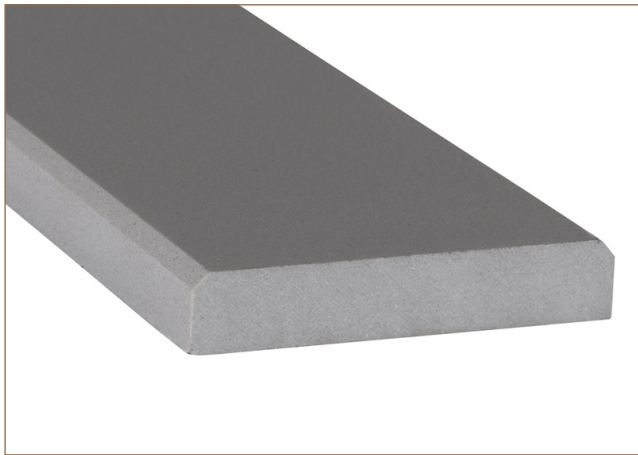

Gray Marble 6x72 Double Beveled

THD2GR6X72DB

DRAWING:

SPECS

Size: **6"x72"**

Thickness: **0.75"**

Primary Color: **Gray**

Finish: **Polished**

Material Type: **Engineered Marble**

Application	Residential	Commercial
Counterotps	No	No
Flooring	Yes	Yes
Wall	No	No

• **WARNING:** This product can expose you to chemicals including crystalline silica which is known to the State of California to cause cancer. For more information go to www.P65Warnings.ca.gov.