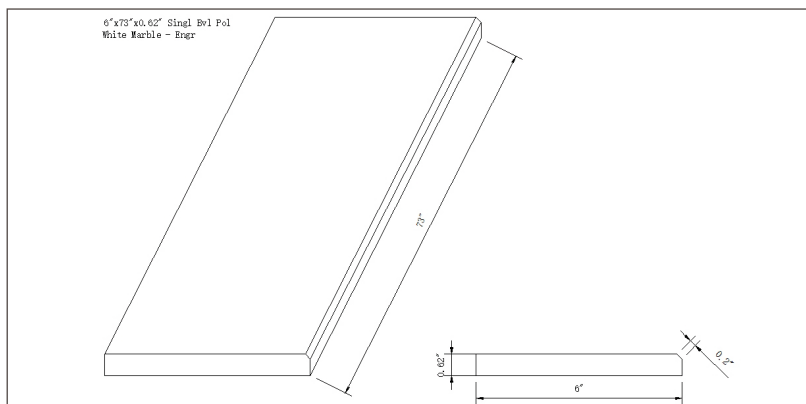

White Marble 6x73 Single Beveled

THD2WH6X73SB

DRAWING:

SPECS

Size: **6"x73"**

Thickness: **0.62"**

Primary Color: **White**

Finish: **Polished**