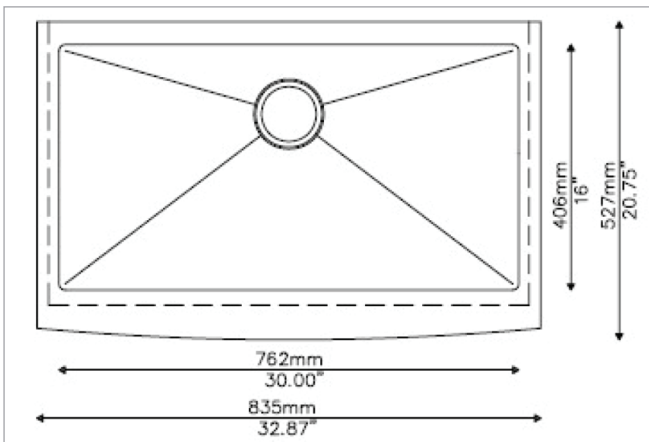

MSI STAINLESS STEEL SINKS

SINGLE BOWL HANDCRAFTED FARMHOUSE WITH APRON 3321

SIN-16-SINBWL-WEL-3321FSAF

This handcrafted single bowl undermount sink features a slightly curved apron for that sought-after finished look. Constructed with 16-gauge stainless steel for reliable durability, it offers one generously sized basin that's 10" deep. Big family dinners? No problem.

Long lasting quality and elegance come together in this popular large basin sink.

DRAWING:

SPECS

Overall Size: 32⁷/₈" x 20³/₄"

Bowl Size: 30" x 16"

Thickness: 16G

Depth: 10"

Drain Opening: 3¹/₂"

Type: Handcrafted

Finish: Satin Brushed

Stainless Steel Grade: 304

Minimum Cabinet Size: 36"

Matching Grid: SIN-16-GRID-WEL-3321FSAF

Sound dampening pad with spray undercoating

These sinks are listed by the International Association of Plumbing and Mechanical Officials as meeting the requirements of the Uniform Plumbing Code.