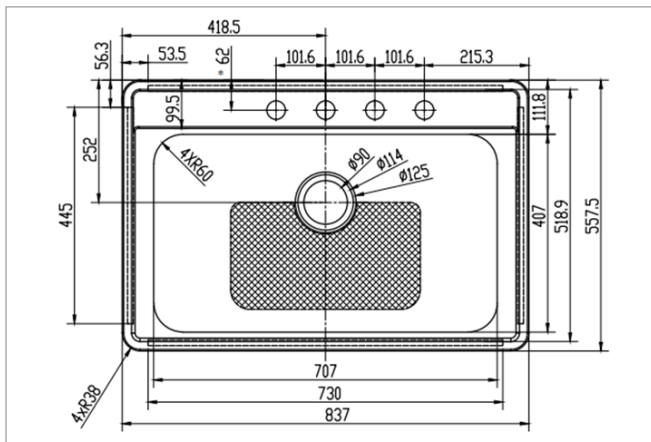

MSI STAINLESS STEEL SINKS

OVERMOUNT SINGLE BOWL

3322

SIN-18-OSINBWL-3322

Revitalize your kitchen space with our elegant 33" x 22" Single Bowl Sink, expertly crafted from durable 18-gauge stainless steel. Designed with an elongated form for a modern touch, this overmount sink is perfect for islands, bar areas, laundries, and outdoor kitchens.

The 9" deep basin provides ample room for various tasks, and the interior rounded corners add a sophisticated touch. Experience convenience with an easy-to-clean surface, while the inclusion of sound shielding pads ensures a tranquil washing experience.

DRAWING:

SPECS

Finish: 33" x 22"

Bowl Size: 27³/₄" x 16"

Thickness: 18G

Depth: 9"

Drain Opening: 3¹/₂"

Installation: Overmount

Finish: Satin Brushed

Stainless Steel Grade: 304

Minimum Cabinet Size: 36"

Sound dampening pad with spray undercoating

These sinks are listed by the International Association of Plumbing and Mechanical Officials as meeting the requirements of the Uniform Plumbing Code.