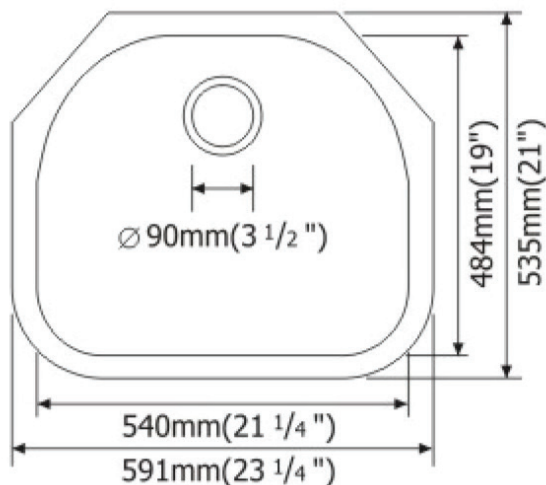

## SIN-18-SINBWL-2321

This single bowl 18-gauge stainless steel undermount sink with rounded corners is the perfect choice for islands, bar areas, laundries, and outdoor kitchens.

Sized to fit in nearly any space, its generous 8" deep basin is purposefully practical. With sound shielding pads that make for a quiet washing experience to a beautiful brushed satin finish that minimizes water spots and small scratches, this sink works overtime to bring you years of satisfaction.

# SPECS

OVERALL SIZE: 23¼"x21"

BOWL SIZE: 21¾"x19"

THICKNESS: 18G

DEPTH: 8"

DRAIN OPENING: 3½"

INSTALLATION: **Undermount**

FINISH: **Satin Brushed**