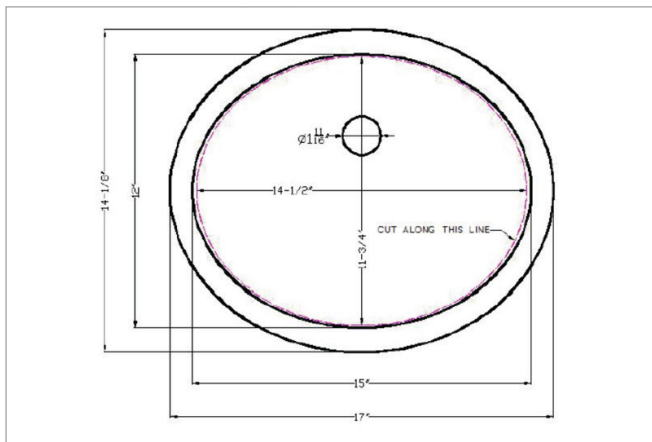

MSI PORCELAIN SINKS

VANITY WHITE OVAL PORCELAIN 1512

SIN-POR-UNDOVLWHT-1512

Oval in shape, this beautiful white 17" undermount vanity sink is crafted of durable porcelain to meet the demands of everyday use.

Its soft neutral color and classic shape work well with a wide variety of design styles.

This sink is perfectly sized for powder rooms and other small spaces and features a 7 3/4" deep basin and single overflow hole, making it as practical as it is elegant.

The ideal complement to your bathroom vanity top, you can count on this sink to provide years of enduring beauty.

DRAWING:

SPECS

Overall Size: 17" x 14 1/8"

Bowl Size: 15" x 12"

Depth: 7 3/4"

Drain Opening: 1 11/16"