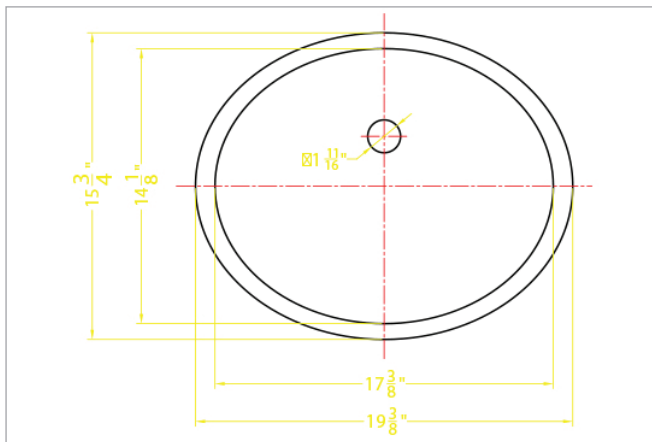

## VANITY WHITE OVAL PORCELAIN 1714

**SIN-POR-UNDOVLWHT-1714**

Oval in shape, this beautiful white 19 ½" undermount vanity sink is crafted of durable porcelain to meet the demands of everyday use.

Its neutral shade and classic shape work well with a wide variety of colors and decorative schemes.

This sink is perfectly sized for powder rooms and other small spaces and features an 8 1/8" deep basin and single overflow hole, making it as practical as it is elegant.

The ideal complement to your bathroom vanity top, you can count on this sink to provide years of enduring beauty.

### DRAWING:

# SPECS

Overall Size: 19½" x 16"

Bowl Size: 17½" x 14¾"

Depth: 8⅛"

Drain Opening: 1⅛"

Installation: **Undermount**

Finish: **Porcelain**

Minimum Cabinet Size: 23"