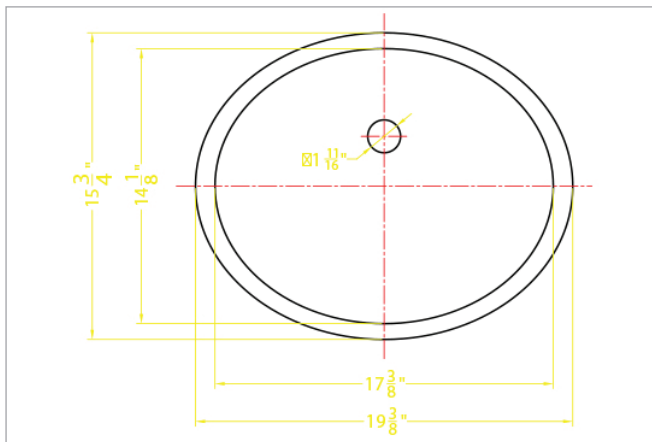

MSI PORCELAIN SINKS

VANITY WHITE OVAL PORCELAIN 1714

SIN-POR-UNDOVLWHT-1714

Oval in shape, this beautiful white 19 1/2" undermount vanity sink is crafted of durable porcelain to meet the demands of everyday use.

Its neutral shade and classic shape work well with a wide variety of colors and decorative schemes.

This sink is perfectly sized for powder rooms and other small spaces and features an 8 1/8" deep basin and single overflow hole, making it as practical as it is elegant.

The ideal complement to your bathroom vanity top, you can count on this sink to provide years of enduring beauty.

DRAWING:

SPECS

Overall Size: 19 1/2" x 16"

Bowl Size: 17 1/2" x 14 3/4"

Depth: 8 1/8"

Drain Opening: 1 11/16"

Installation: Undermount

Finish: Porcelain

Minimum Cabinet Size: 23"

These sinks are listed by the International Association of Plumbing and Mechanical Officials as meeting the requirements of the Uniform Plumbing Code.