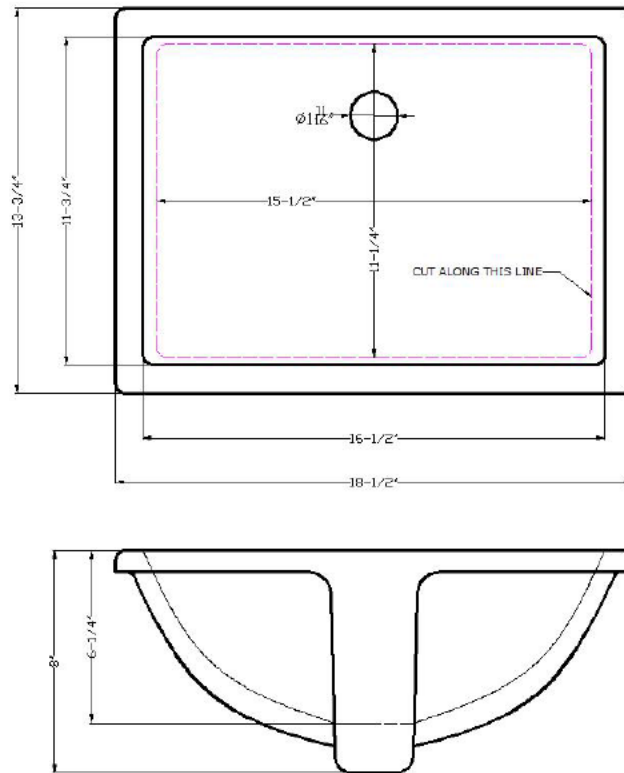

# Single Bowl Sink

SIN-POR-UNDRECWHT-1813

## Specifications

### FEATURES:

- 8" (203mm) deep
- 1-11/16" (43mm) drain opening
- Minimum cabinet size: 21"

These sinks are listed by the International Association of Plumbing and Mechanical Officials as meeting the requirements of the Uniform Plumbing Code.