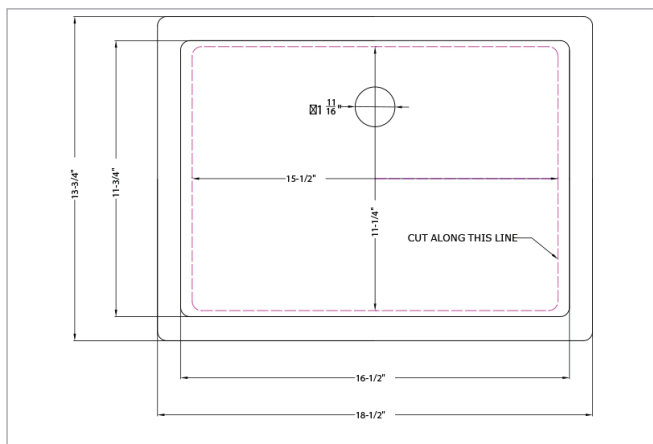

MSI PORCELAIN SINKS

WHITE PORCELAIN SINK 18X13

SIN-POR-UNDRECWHT-1813

This beautiful white rectangular undermount vanity sink is crafted of durable porcelain to meet the demands of everyday use.

Its neutral white hue and contemporary design work well with a wide variety of decorative styles, from transitional to modern.

Easy to clean, this porcelain sink features an 8" curved basin and overflow hole, making it as practical as it is elegant.

The perfect complement to your bathroom vanity top, you can count on this sink to provide years of enduring beauty.

DRAWING:

SPECS

Overall Size: **18½" x 13¾"**

Bowl Size: **16½" x 11¾"**

Depth: **8"**

Drain Opening: **1¹¹/₁₆"**

Installation: **Undermount**

Finish: **Porcelain**

Minimum Cabinet Size: **21"**

These sinks are listed by the International Association of Plumbing and Mechanical Officials as meeting the requirements of the Uniform Plumbing Code.

Electronic Template Mounting Option