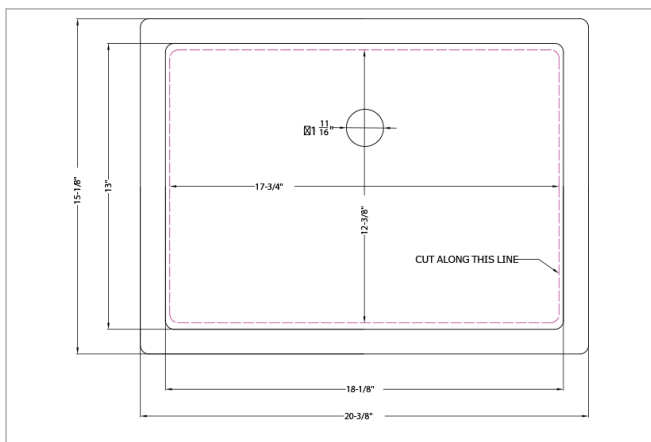

Its neutral white shade and contemporary shape work well with a wide variety of master baths, guest baths, and powder rooms.

Easy to clean, this porcelain sink features a beautifully designed 7 5/8" basin and overflow hole, making it as practical as it is elegant.

The perfect complement to your bathroom vanity top, you can count on this sink to provide years of enduring beauty.

DRAWING:

SPECS

Overall Size: 20³/₈" x 15¹/₈"

Bowl Size: 18¹/₈" x 13"

Depth: 7⁵/₈"

Drain Opening: 1¹¹/₁₆"

Installation: **Undermount**

Finish: **Porcelain**

Minimum Cabinet Size: **24"**

These sinks are listed by the International Association of Plumbing and Mechanical Officials as meeting the requirements of the Uniform Plumbing Code.