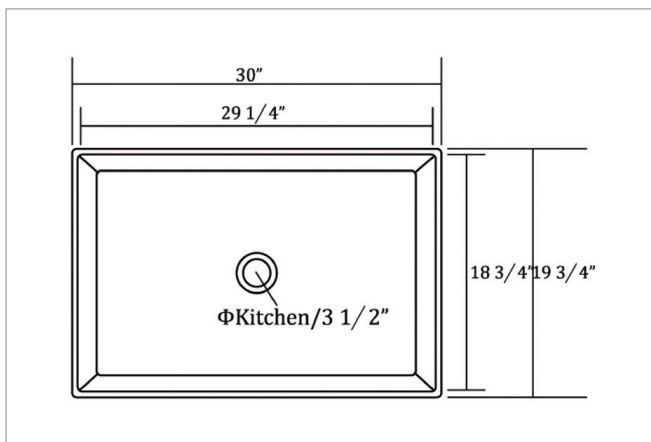

This sink has one 8.5" deep basin that can accommodate oversized cookware such as steam pots, baking sheets, and stacks of dishes with ease.

This classic farmhouse sink is durable, easy to clean, and a pleasure to use.

DRAWING:

SPECS

Overall Size: 29⁷/₈" x 19³/₄"

Bowl Size: 29¹/₄" x 18³/₄"

Depth: 8.5"

Drain Opening: 3¹/₂"

Installation: **Undermount**

Finish: **Fireclay**

Minimum Cabinet Size: **33"**

These sinks are listed by the International Association of Plumbing and Mechanical Officials as meeting the requirements of the Uniform Plumbing Code.

Electronic Template Mounting Option
(Download DXF File from www.msisurfaces.com)