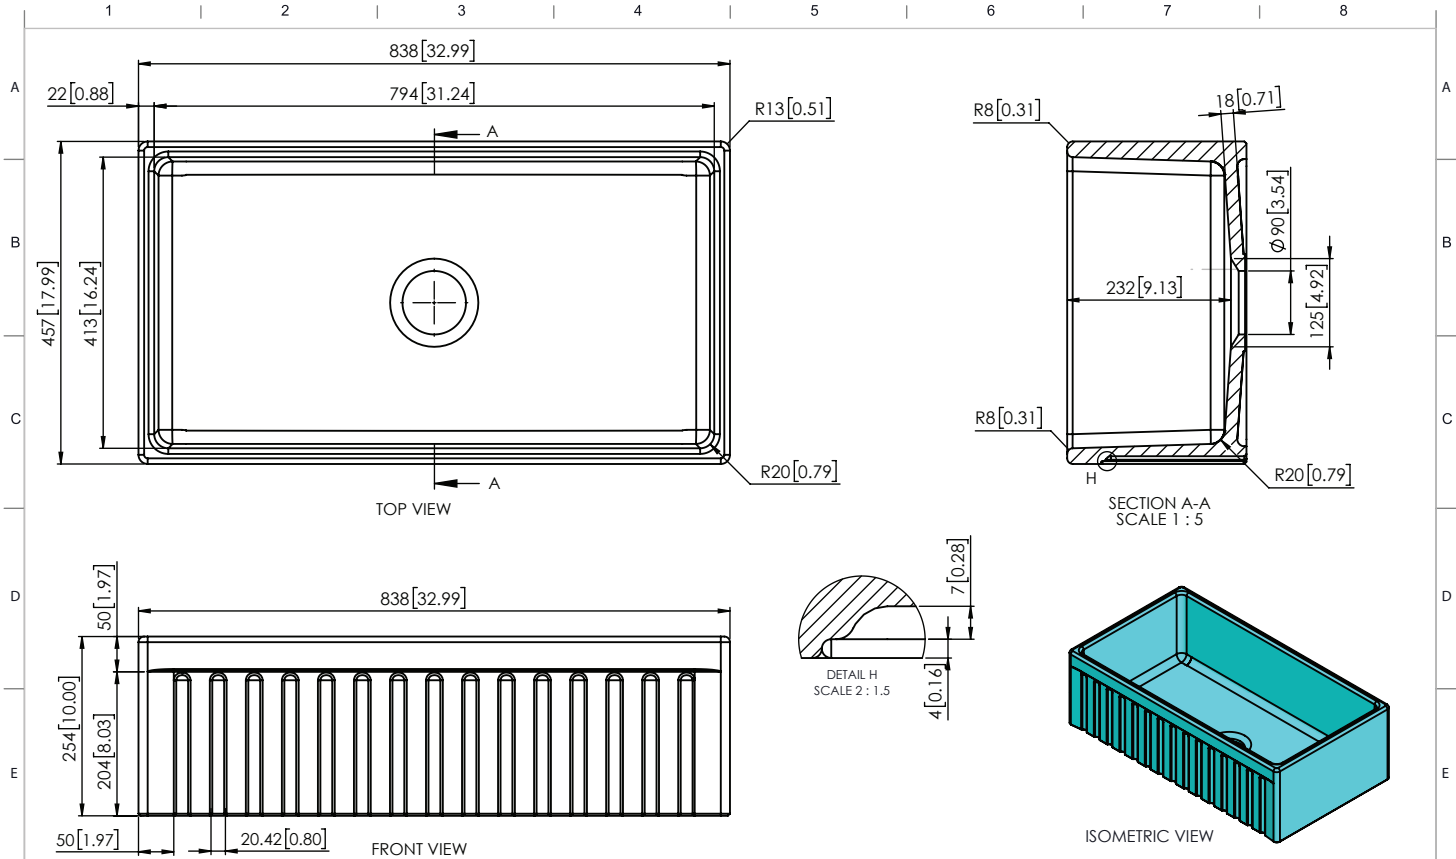

DRAWING:

SPECS

Overall Size: 33" x 18"

Bowl Size: 31 1/4" x 16 1/4"

Depth: 10"

Drain Opening: 3 1/2"

Installation: Undermount

Finish: Fireclay

NOTE: THIS UNDERMOUNT SINK IS DESIGNED TO MOUNT TO SOLID SURFACE (NON-LAMINATE) COUNTERTOP ONLY.

MSI

Making Dream Surfaces Attainable

2095 N. Batavia St Orange, CA 92865

Phone: (714) 685-7500

Fax: (714) 685-7600

www.msisurfaces.com

ALL DIMENSION ARE IN MM/IN.

1		NO. OF FLAT FLUTES ON FLUTED AREA -16		MSI	CUSTOMER:	 Third Angle Projection	MATERIAL	WEIGHT	REVISION
2		NO. OF DEPTH FLUTES ON FLUTED AREA -15			SJO NO.:		NAME	SIGN/DATE	00
REV.	DATE	REVISION NOTE	CHK BY	DWG NO.:	DESCRIPTION:	DWG BY:	CHK BY:	APPD BY:	SHEET
	1	2	3	SIN-POR-USBWH-3318FSAF	QTY -	SINGLE BOWL SINK 33X18X10	A.V.P	T.S	1 OF 1
									SHEET: OF