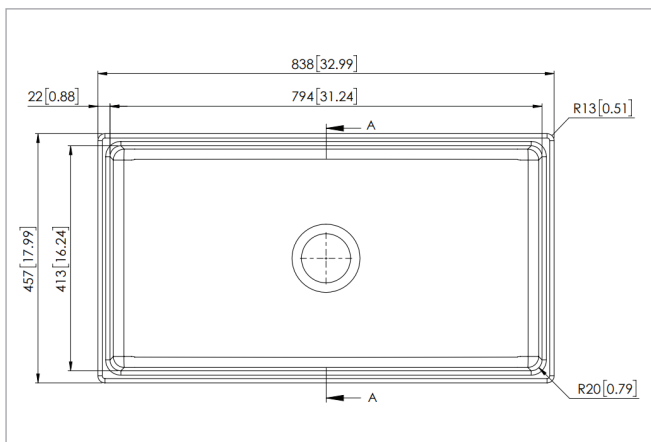

DRAWING:

SPECS

Overall Size: 33" x 18"

Bowl Size: 31 1/4" x 16 1/4"

Depth: 10"

Drain Opening: 3 1/2"

Installation: Undermount

Finish: Fireclay

www.msisurfaces.com

ALL DIMENSION ARE IN MM/IN.

1		NO. OF FLAT FLUTES ON FLUTED AREA -16		MSI	CUSTOMER:	 Third Angle Projection	MATERIAL	WEIGHT	REVISION
2		NO. OF DEPTH FLUTES ON FLUTED AREA -15			SJO NO.:		NAME	SIGN/DATE	00
REV.	DATE	REVISION NOTE	CHK BY	DWG NO.:	DESCRIPTION:	DWG BY:	CHK BY:	APPD BY:	SHEET
	1	2	3	SIN-POR-USBWH-3318FSAF	QTY -	SINGLE BOWL SINK 33X18X10	A.V.P	T.S	1 OF 1
									SHEET: OF