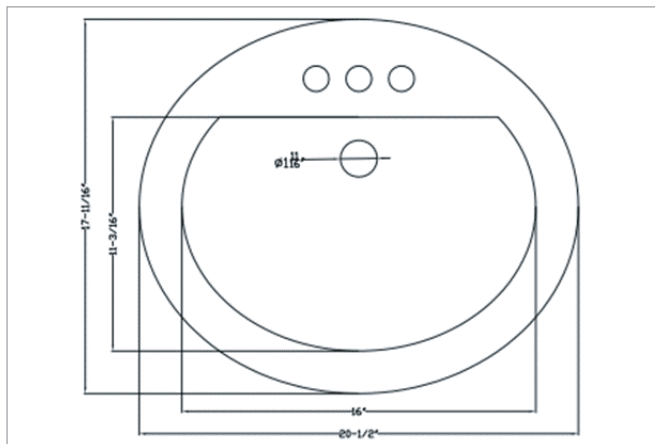

MSI PORCELAIN SINKS

OVERMOUNT WHITE OVAL 2118

SIN-POR-VOMOVLWHT-2118

Upgrade your bathroom with this elegant White Oval Porcelain Sink, measuring 21" x 18" with a generous 8" deep basin that exudes timeless charm.

DRAWING:

SPECS

Finish: 20½" x 17¹¹/₁₆"

Bowl Size: 16¹/₈" x 11³/₁₆"

Depth: 7⁷/₈"

Drain Opening: 1¹¹/₁₆"

Installation: **Overmount**

Finish: **Porcelain**