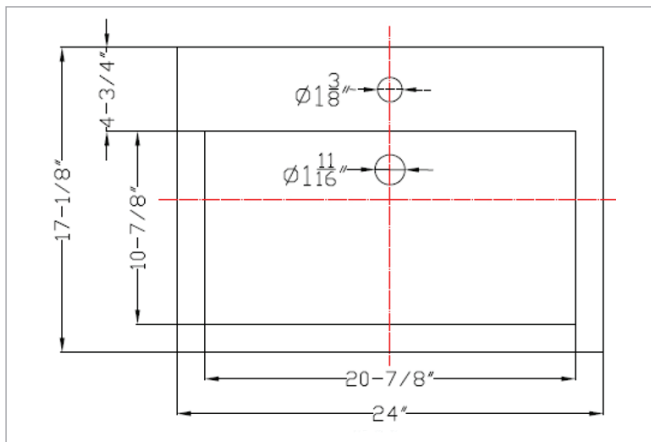

Its neutral white color and contemporary angled sides bring a signature look to master baths, guest baths and powder rooms.

Easy to clean, this sizable 24" porcelain sink features a beautifully designed 7 1/2" basin and overflow hole, making it as practical as it is elegant.

The perfect complement to your bathroom vanity, you can count on this sink to provide years of enduring beauty.

DRAWING:

SPECS

Overall Size: 24" x 17"

Bowl Size: 21" x 11"

Depth: 7.5"

Drain Opening: 1 11/16"