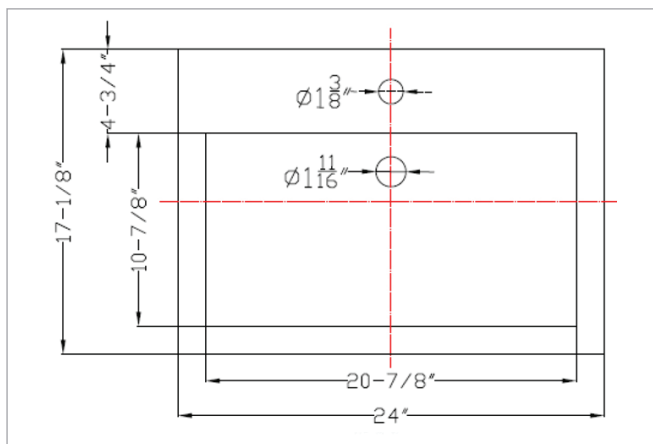

Its neutral white color and contemporary angled sides bring a signature look to master baths, guest baths and powder rooms.

Easy to clean, this sizable 24" porcelain sink features a beautifully designed 7 1/2" basin and overflow hole, making it as practical as it is elegant.

The perfect complement to your bathroom vanity, you can count on this sink to provide years of enduring beauty.

DRAWING:

SPECS

Overall Size: 24" x 17"

Bowl Size: 21" x 11"

Depth: 7.5"

Drain Opening: 1 11/16"