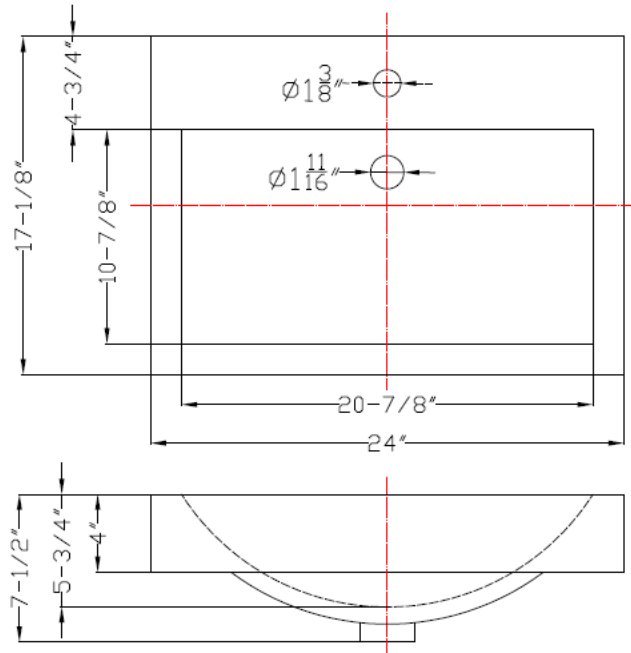

# Single Bowl Sink

SIN-POR-VOMRECWHT-2417

## Specifications

### FEATURES:

- 7.5" (190mm) deep
- 1-11/16" (43mm) drain opening
- Minimum cabinet size: 27"

These sinks are listed by the International Association of Plumbing and Mechanical Officials as meeting the requirements of the Uniform Plumbing Code.