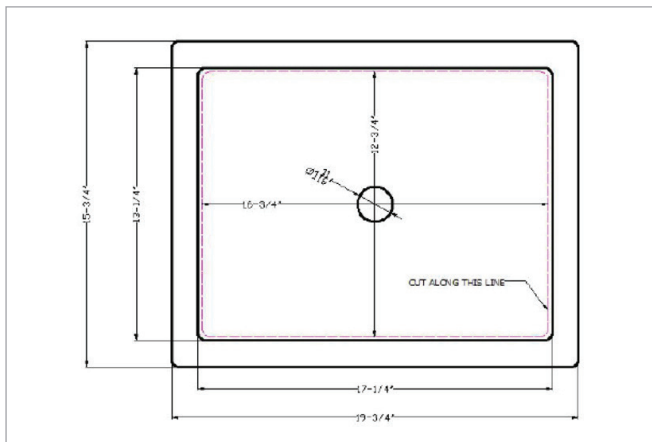

Its neutral hue and contemporary shape work well with a wide variety of colors and decorative schemes.

Easy to clean, this porcelain sink features a 7 1/8" flat basin and triple overflow holes, making it as practical as it is elegant.

The perfect complement to your bathroom vanity top, you can count on this sink to provide years of enduring beauty.

DRAWING:

SPECS

Overall Size: 19³/₄" x 15³/₄"

Bowl Size: 17¹/₄" x 13¹/₄"

Depth: 7¹/₈"

Drain Opening: 1¹¹/₁₆"

Installation: **Undermount**

Finish: **Porcelain**

Minimum Cabinet Size: **23"**

These sinks are listed by the International Association of Plumbing and Mechanical Officials as meeting the requirements of the Uniform Plumbing Code.