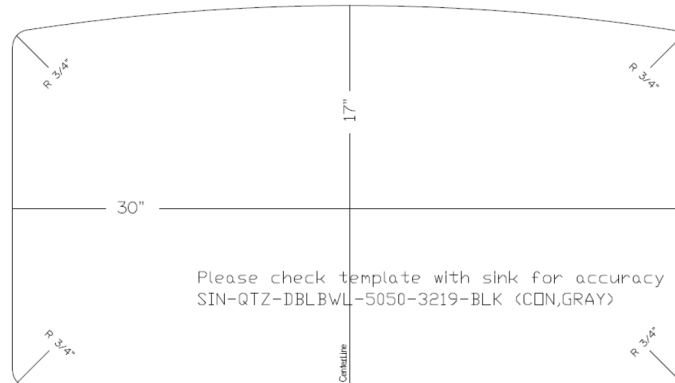

## Double Bowl

SIN-QTZ-DBLBWL-5050-3219-BLK (CON, GRY)

## Specifications

### FEATURES:

- 9" (229mm) deep
- 3-1/2" (89mm) drain opening
- Minimum cabinet size: 36"

These sinks are listed by the International Association of Plumbing and Mechanical Officials as meeting the requirements of the Uniform Plumbing Code.