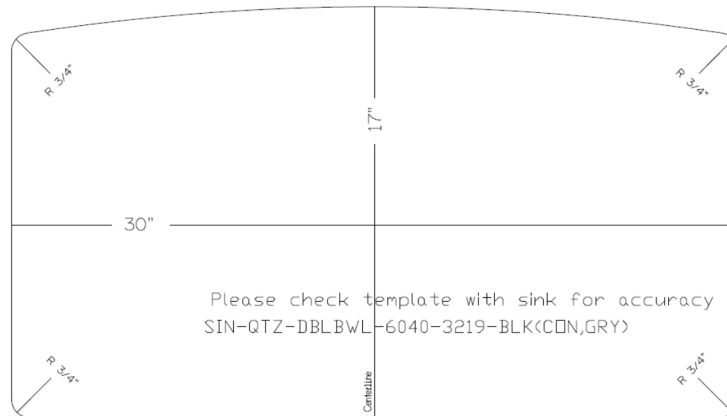

Quartz Composite Kitchen Sink

Double Bowl

SIN-QTZ-DBLBWL-6040-3219-BLK (CON, GRY)

Specifications

FEATURES:

- 9" (229mm) deep
- 3-1/2" (89mm) drain opening
- Minimum cabinet size: 36"

These sinks are listed by the International Association of Plumbing and Mechanical Officials as meeting the requirements of the Uniform Plumbing Code.