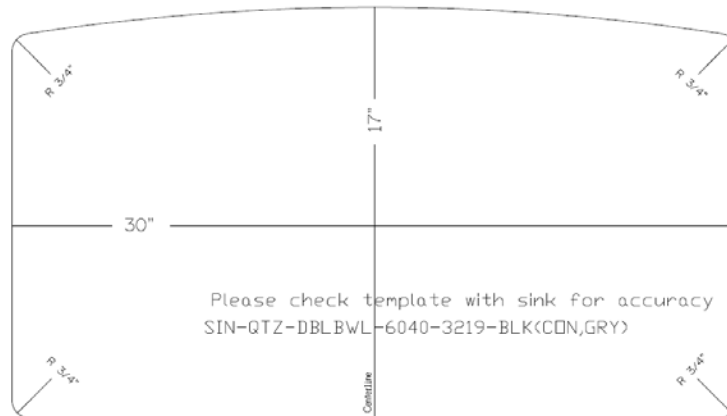

Quartz Composite Kitchen Sink

Double Bowl

SIN-QTZ-DBLBWL-6040-3219-BLK (CON, GRY)

Specifications

FEATURES:

- 9" (229mm) deep
- 3-1/2" (89mm) drain opening
- Minimum cabinet size: 36"

These sinks are listed by the International Association of Plumbing and Mechanical Officials as meeting the requirements of the Uniform Plumbing Code.