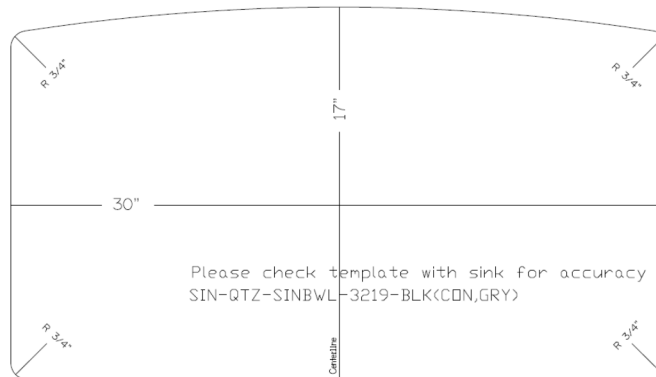

Quartz Composite Kitchen Sink

Single Bowl

SIN-QTZ-SINBWL-3219-BLK (CON, GRY)

Specifications

FEATURES:

- 9" (229mm) deep
- 3-1/2" (89mm) drain opening
- Minimum cabinet size: 36"

These sinks are listed by the International Association of Plumbing and Mechanical Officials as meeting the requirements of the Uniform Plumbing Code.