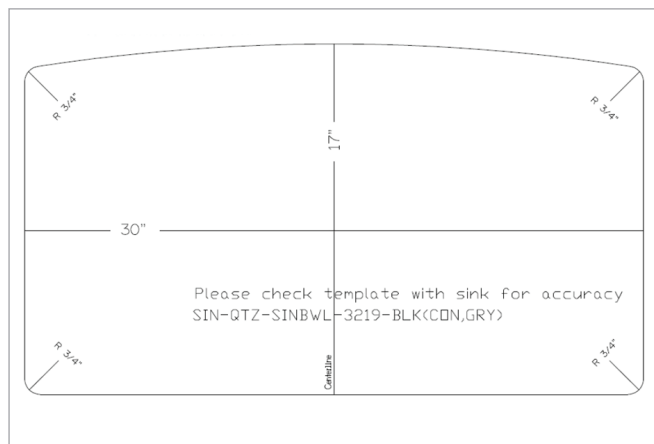

Long lasting quality and elegance come together in this popular single bowl quartz sink. Backed by a limited lifetime warranty.

DRAWING:

SPECS

Overall Size: **32½" x 19½"**
Bowl Size: **30" x 15¾"**
Depth: **9"**
Drain Opening: **3½"**
Installation: **Undermount**
Finish: **Quartz Composite**
Minimum Cabinet Size: **36"**