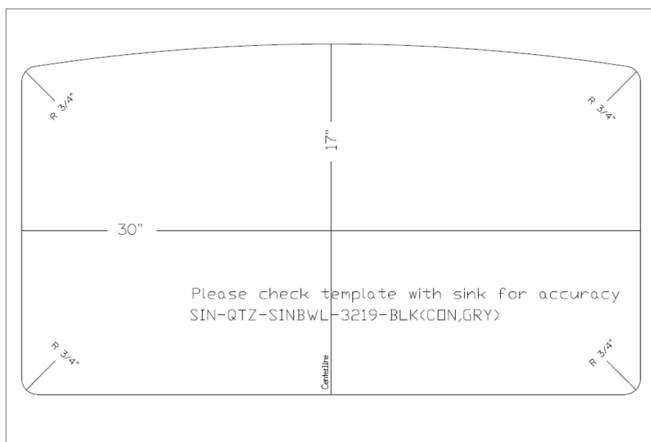

# SPECS

Overall Size: **32½" x 19½"**  
Bowl Size: **30" x 15¾"**  
Depth: **9"**  
Drain Opening: **3½"**  
Installation: **Undermount**  
Finish: **Quartz Composite**  
Minimum Cabinet Size: **36"**

These sinks are listed by the International Association of Plumbing and Mechanical Officials as meeting the requirements of the Uniform Plumbing Code.