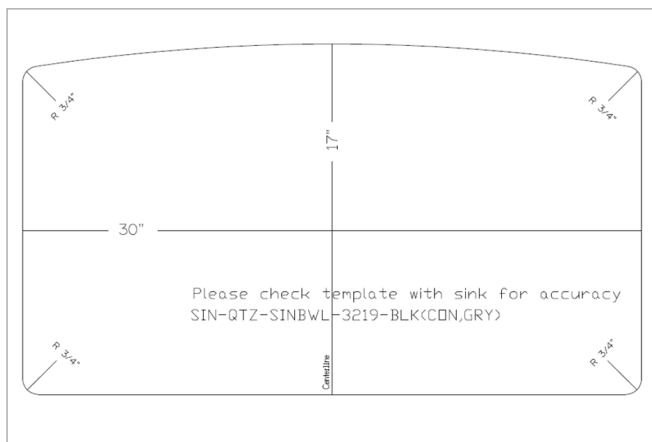

# SPECS

Overall Size: **32½" x 19½"**  
Bowl Size: **30" x 15¾"**  
Depth: **9"**  
Drain Opening: **3½"**  
Installation: **Undermount**  
Finish: **Quartz Composite**  
Minimum Cabinet Size: **36"**

These sinks are listed by the International Association of Plumbing and Mechanical Officials as meeting the requirements of the Uniform Plumbing Code.