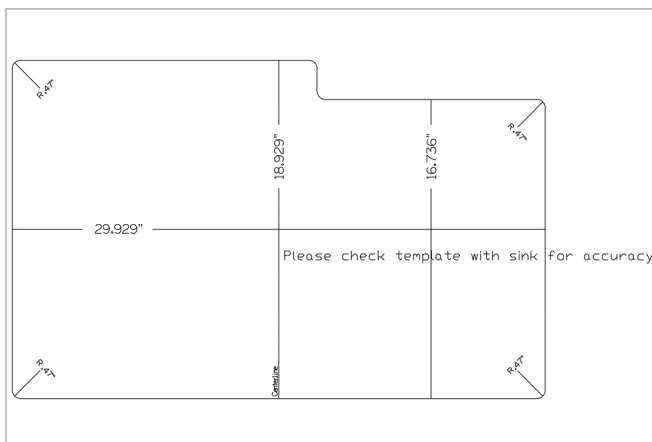

MSI QUARTZ SINKS

BLACK DOUBLE BOWL 60/40-3221

SIN-QZ-STRDBLBWL-6040-3221-BLK

This exquisite Black Quartz Double Bowl undermount sink boasts scratch, stain, and germ resistance. It features a combination of one large and one smaller basin (60/40) to accommodate large cookware like large stockpots and baking sheets, while also keeping everyday glasses and dishes separate and secure.

Designed for busy homes and light commercial environments, this quartz sink exhibits impressive heat resistance and its sturdy construction ensures superior sound absorption. Its matte finish effectively reduces water spots, and its UV protected surface safeguards against fading.

This popular quartz sink brings together long-lasting quality and elegance harmoniously. Additionally, it's supported by a limited lifetime warranty, providing added peace of mind.

DRAWING:

SPECS

Finish: 32" x 21¼"

Bowl Size 1: 17⅞" x 19"

Bowl Size 2: 11½" x 16¾"

Depth: 9" / 9"

Drain Opening: 3½"

Installation: **Undermount**

Finish: **Quartz Composite**

Minimum Cabinet Size: **36"**

Color: **Black**

These sinks are listed by the International Association of Plumbing and Mechanical Officials as meeting the requirements of the Uniform Plumbing Code.

Electronic Template Mounting Option

(Download DXF File from www.msisurfaces.com)

NOTE: THIS UNDERMOUNT SINK IS DESIGNED TO MOUNT TO SOLID SURFACE (NON-LAMINATE) COUNTERTOP ONLY.

MSI

Making Dream Surfaces Attainable

2095 N. Batavia St Orange, CA 92865

Phone: (714) 685-7500

Fax: (714) 685-7600

www.msisurfaces.com