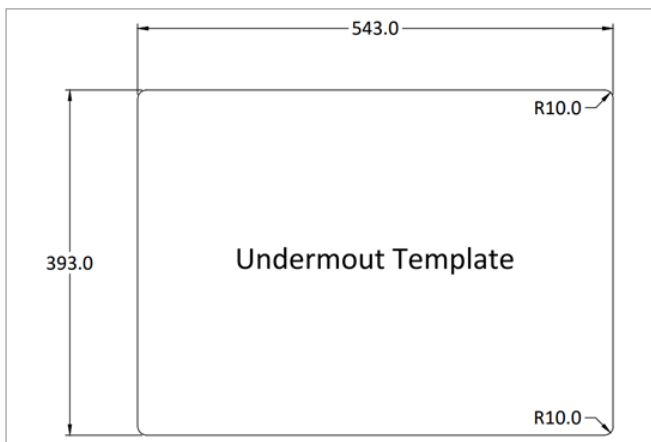

MSI QUARTZ SINKS

BLACK SINGLE BOWL 2418

SIN-QZ-STRSINBWL-2418-BLK

This stunning Black Quartz Single Bowl undermount sink showcases a flawless rectangular design and possesses scratch, stain, and germ resistance. Its generously sized 8.5" deep basin effortlessly accommodates large cookware and stacks of dishes.

DRAWING:

SPECS

Finish: 24¼" x 18¼"

Bowl Size 1: 21¾" x 15¾"

Depth: 8½"

Drain Opening: 3½"

Installation: **Undermount**

Finish: **Quartz Composite**