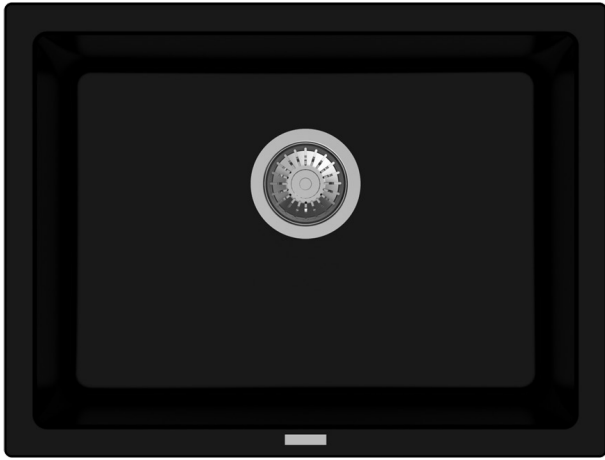

MSI QUARTZ SINKS

BLACK SINGLE BOWL 2418

SIN-QZ-STRSINBWL-2418-BLK

This stunning Black Quartz Single Bowl undermount sink showcases a flawless rectangular design and possesses scratch, stain, and germ resistance. Its generously sized 8.5" deep basin effortlessly accommodates large cookware and stacks of dishes.

Crafted for busy households and light commercial environments, this quartz sink exhibits exceptional heat resistance. Its solid construction guarantees superior sound absorption, while its matte finish effectively minimizes water spots. Additionally, this sink features a UV protected surface, ensuring resistance against fading over time.

DRAWING:

SPECS

Finish: 24¼" x 18¼"

Bowl Size 1: 21¾" x 15¾"

Depth: 8½"

Drain Opening: 3½"

Installation: **Undermount**

Finish: **Quartz Composite**