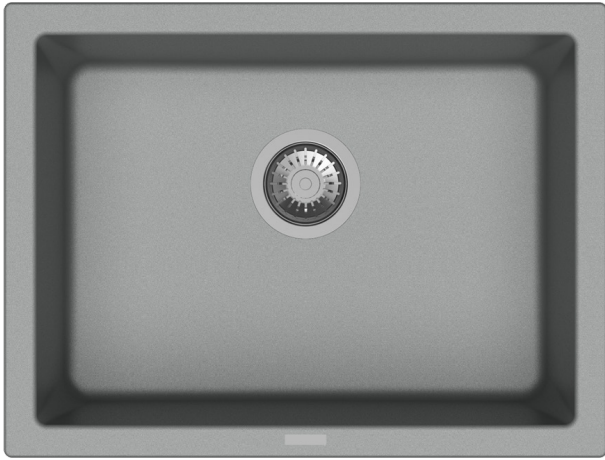

## GRAY SINGLE BOWL 2418

### SIN-QZ-STRSINBWL-2418-GRY

This well crafted Gray Quartz Single Bowl undermount sink showcases a flawless square design and boasts scratch, stain, and germ resistance. With its generously sized 8.5" deep basin, it effortlessly accommodates large cookware and stacks of dishes.

Designed for bustling households and light commercial environments, this quartz sink demonstrates exceptional heat resistance. Its solid construction ensures superior sound absorption, while its matte finish effectively minimizes water spots. Moreover, this sink features a UV protected surface, safeguarding against fading over time.

# SPECS

Finish: 24¼" x 18¼"

Bowl Size 1: 21¾" x 15¾"

Depth: 8½"

Drain Opening: 3½"

Installation: **Undermount**

Finish: **Quartz Composite**

Minimum Cabinet Size: 27"