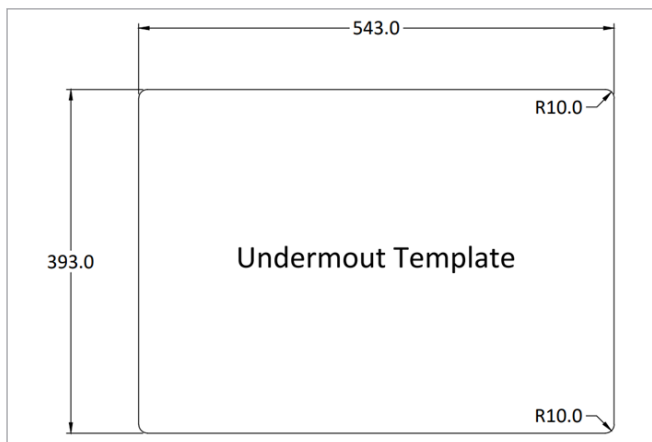

MSI QUARTZ SINKS

GRAY SINGLE BOWL 2418

SIN-QZ-STRSINBWL-2418-GRY

This well crafted Gray Quartz Single Bowl undermount sink showcases a flawless square design and boasts scratch, stain, and germ resistance. With its generously sized 8.5" deep basin, it effortlessly accommodates large cookware and stacks of dishes.

Designed for bustling households and light commercial environments, this quartz sink demonstrates exceptional heat resistance. Its solid construction ensures superior sound absorption, while its matte finish effectively minimizes water spots. Moreover, this sink features a UV protected surface, safeguarding against fading over time.

The perfect combination of enduring quality and elegant aesthetics makes this single bowl quartz sink highly in demand. Additionally, it is supported by a limited lifetime warranty, offering further peace of mind.

DRAWING:

SPECS

Finish: 24¼" x 18¼"

Bowl Size 1: 21¾" x 15¾"

Depth: 8½"

Drain Opening: 3½"

Installation: **Undermount**

Finish: **Quartz Composite**

Minimum Cabinet Size: 27"

Color: **Gray**

These sinks are listed by the International Association of Plumbing and Mechanical Officials as meeting the requirements of the Uniform Plumbing Code.

Electronic Template Mounting Option

(Download DXF File from www.msisurfaces.com)

NOTE: THIS UNDERMOUNT SINK IS DESIGNED TO MOUNT TO SOLID SURFACE (NON-LAMINATE) COUNTERTOP ONLY.

MSI

Making Dream Surfaces Attainable

2095 N. Batavia St Orange, CA 92865

Phone: (714) 685-7500

Fax: (714) 685-7600

www.msisurfaces.com