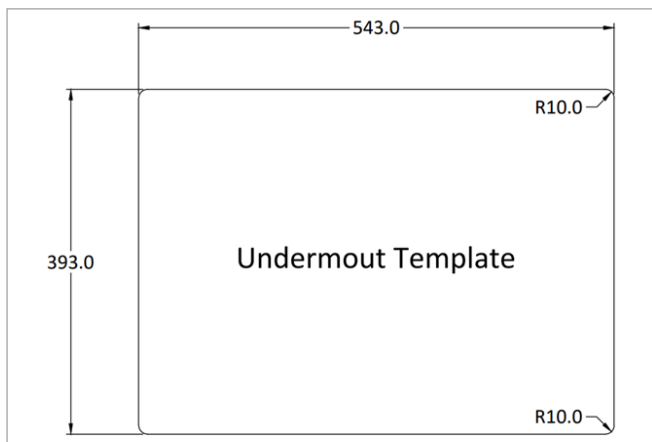

MSI QUARTZ SINKS

WHITE SINGLE BOWL 2418

SIN-QZ-STRSINBWL-2418-WHT

This elegant White Quartz Single Bowl undermount sink showcases a flawless square design and showcases scratch, stain, and germ resistance. Its generously sized 8.5" deep basin effortlessly accommodates large cookware and stacks of dishes.

DRAWING:

SPECS

Finish: 24¼" x 18¼"

Bowl Size 1: 21¾" x 15¾"

Depth: 8½"

Drain Opening: 3½"

Installation: **Undermount**

Finish: **Quartz Composite**