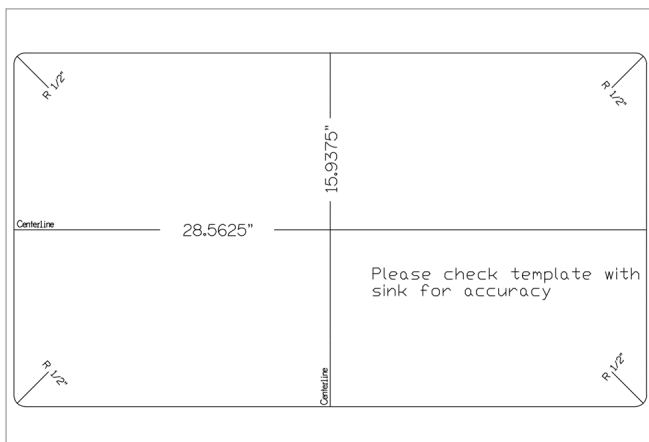

MSI QUARTZ SINKS

BLACK SINGLE BOWL 3119

SIN-QZ-STRSINBWL-3119-BLK

This striking Black Quartz Single Bowl undermount sink features a flawless rectangular design and offers scratch, stain, and germ resistance. Its generously sized 9" deep basin effortlessly accommodates large cookware and stacks of dishes.

DRAWING:

SPECS

Finish: 31³/₄" x 19³/₄"

Bowl Size 1: 29³/₄" x 16³/₈"

Depth: 9"

Drain Opening: 3¹/₂"

Installation: Undermount

Finish: Quartz Composite