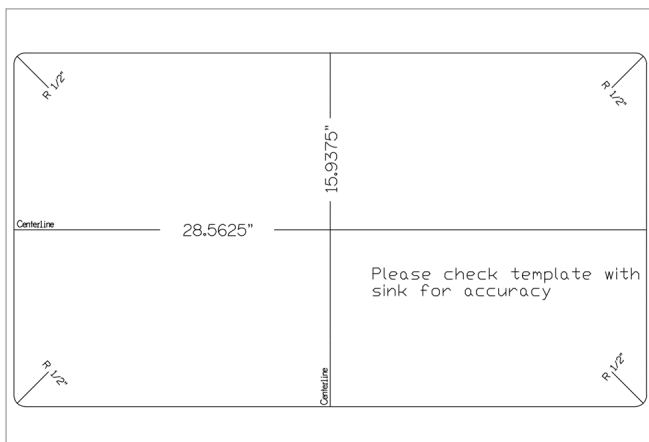

MSI QUARTZ SINKS

WHITE SINGLE BOWL 3119

SIN-QZ-STRSINBWL-3119-WHT

This elegant White Quartz Single Bowl undermount sink showcases a flawless rectangular design and delivers scratch, stain, and germ resistance. Its generously sized 9" deep basin effortlessly accommodates large cookware and stacks of dishes.

DRAWING:

SPECS

Finish: 31³/₄" x 19³/₄"

Bowl Size 1: 29³/₄" x 16³/₈"

Depth: 9"

Drain Opening: 3¹/₂"

Installation: **Undermount**

Finish: **Quartz Composite**

Minimum Cabinet Size: **36"**

Color: **White**

These sinks are listed by the International Association of Plumbing and Mechanical Officials as meeting the requirements of the Uniform Plumbing Code.

Electronic Template Mounting Option