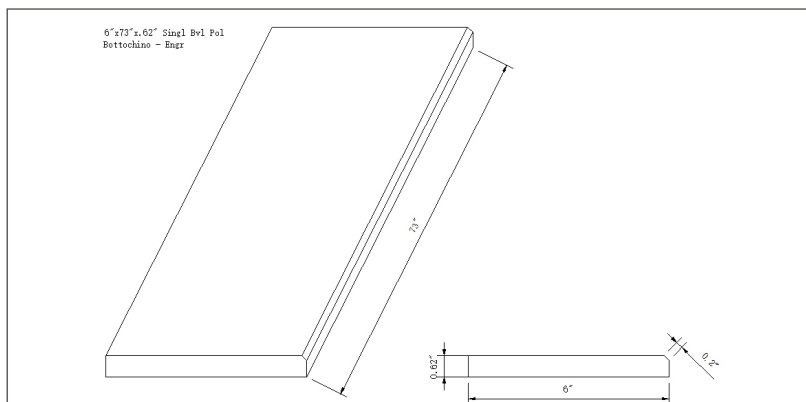

## Bottochino 6x73 Single Beveled

**THD2BE6X73SB**

### DRAWING:

## SPECS

Size: **6"x73"**

Thickness: **0.62"**

Primary Color: **Beige**

Finish: **Polished**

Material Type: **Engineered Marble**

Application	Residential	Commercial
Counterops	No	No
Flooring	Yes	Yes
Wall	No	No