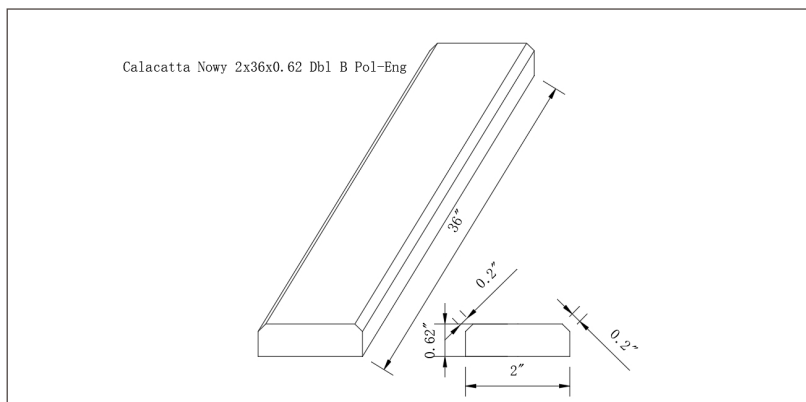

Calacatta Nowy 2x36x0.62 Double Beveled

THD2CALNOW2X36DB

DRAWING:

SPECS

Size: **2"x36"**

Thickness: **0.62"**

Primary Color: **White-Warm**

Finish: **Polished**