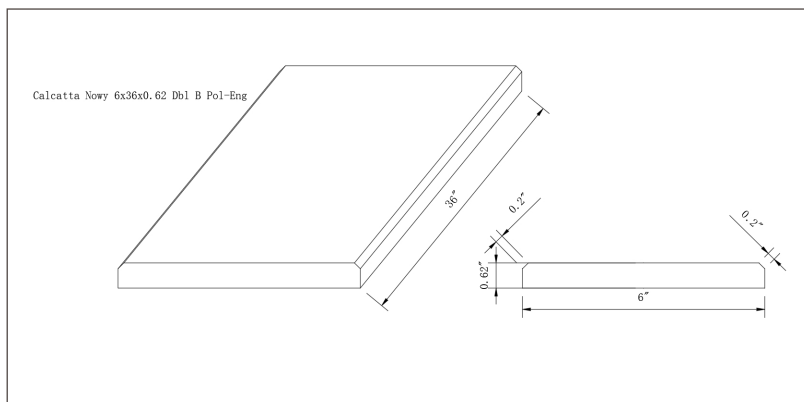

Calcatta Nowy 6x36x0.62 Double Beveled

THD2CALNOW6X36DB

DRAWING:

SPECS

Size: **6"x36" Radius**

Thickness: **0.62"**

Primary Color: **White-Warm**

Finish: **Polished**