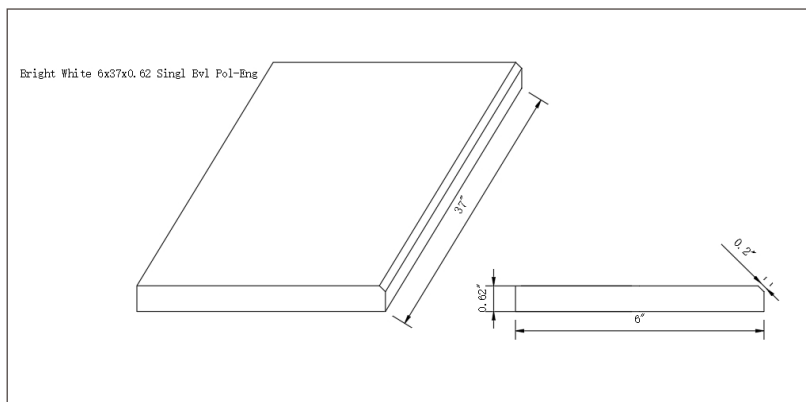

## THRESHOLD AND SILLS

**Bright White**  
**6x37x0.62**  
**Single Beveled**

**THD2BRIWHI6X37SB**

## SPECS

Size: **6"x37" Radius**

Thickness: **0.62"**

Primary Color: **White-Cool**

Finish: **Polished**

Material Type: **Engineered Marble**

Application	Residential	Commercial
Countertops	No	No
Flooring	Yes	Yes
Wall	No	No