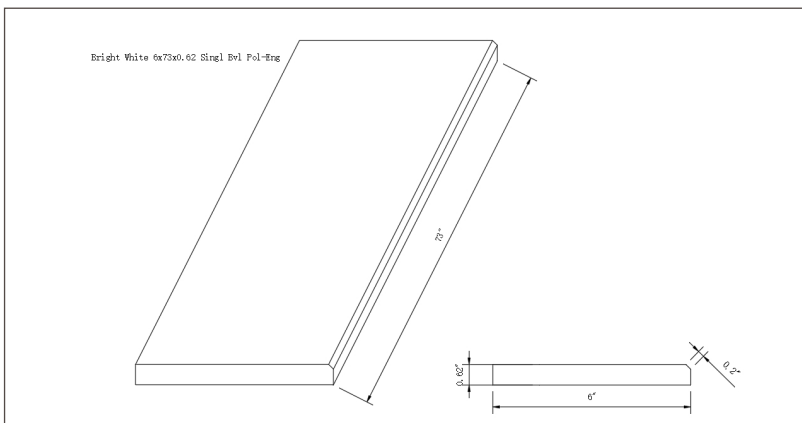

**Bright White
6x73x0.62
Single Beveled**

THD2BRIWHI6X73SB

DRAWING:

SPECS

Size: **6"x73"**

Thickness: **0.62"**

Primary Color: **White-Cool**

Finish: **Polished**