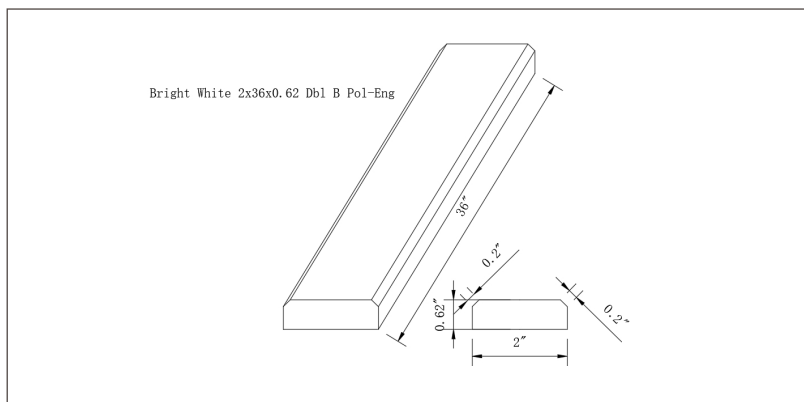

**Bright White
2x36x0.62
Double Beveled**

THD2BRIWHI2X36DB

DRAWING:

SPECS

Size: **2"x36"**

Thickness: **0.62"**

Primary Color: **White-Cool**

Finish: **Polished**