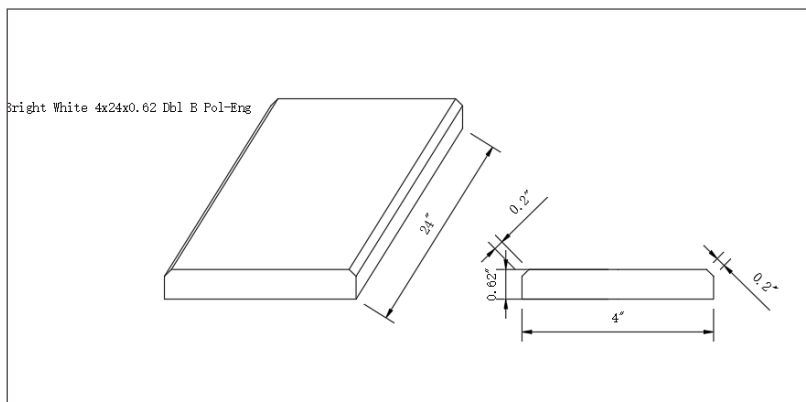

## Bright White 4x24x0.62 Double Beveled

**THD2BRIWHI4X24DB**

### DRAWING:

## SPECS

Size: **4"x24"**

Thickness: **0.62"**

Primary Color: **White-Cool**

Finish: **Polished**

Material Type: **Engineered Marble**

Application	Residential	Commercial
Counterotps	No	No
Flooring	Yes	Yes
Wall	No	No