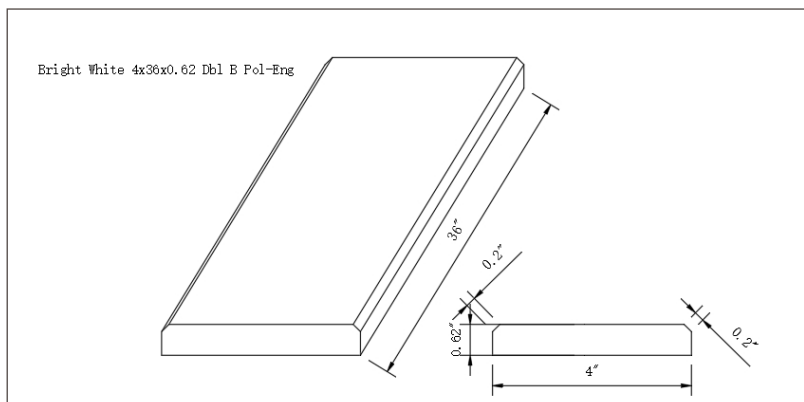

**Bright White  
4x36x0.62  
Double Beveled**

**THD2BRIWHI4X36DB**

**DRAWING:**

## SPECS

Size: **4"x36"**

Thickness: **0.62"**

Primary Color: **White-Cool**

Finish: **Polished**

Material Type: **Engineered Marble**

Application	Residential	Commercial
Counterotps	No	No
Flooring	Yes	Yes
Wall	No	No