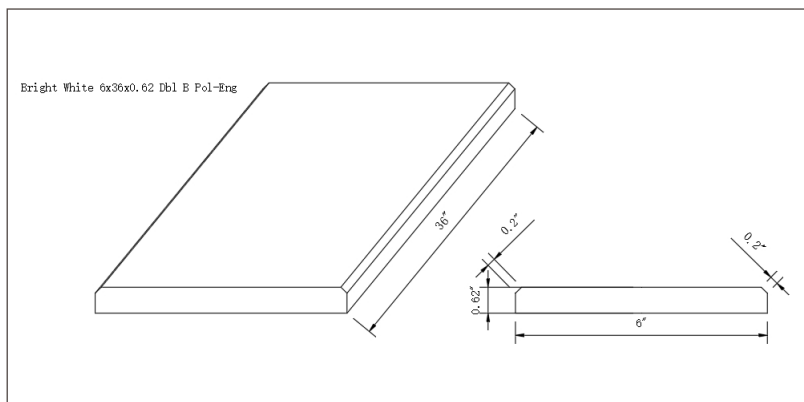

**Bright White  
6x36x0.62  
Double Beveled**

**THD2BRIWHI6X36DB**

**DRAWING:**

## SPECS

Size: **6"x36"**

Thickness: **0.62"**

Primary Color: **White-Cool**

Finish: **Polished**

Material Type: **Engineered Marble**

Application	Residential	Commercial
Counterotps	No	No
Flooring	Yes	Yes
Wall	No	No