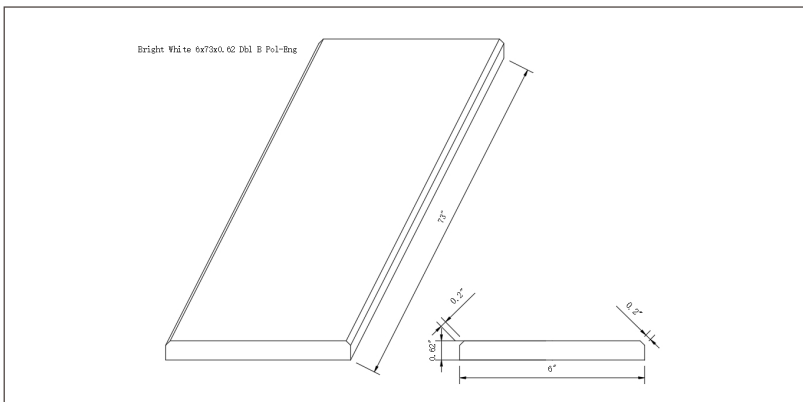

MSI

THRESHOLD AND SILLS

Bright White
6x73x0.62
Double Beveled

THD2BRIWHI6X73DB

DRAWING:

SPECS

Size: **6"x73"**

Thickness: **0.62"**