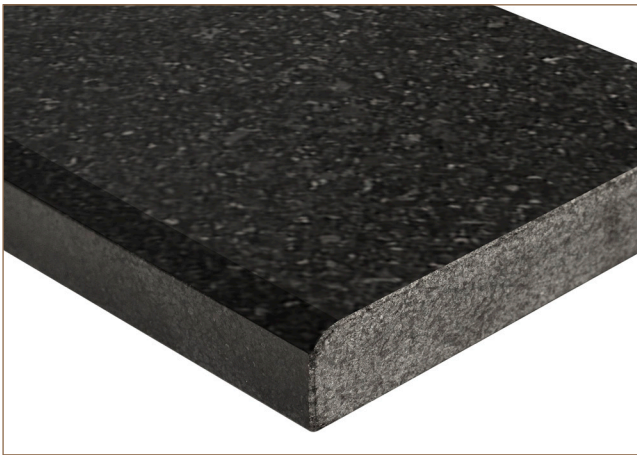

## Premium Black Honed 4X36X.75 Double Beveled

**SMOT-THDB-PBLK4X36H**

## SPECS

Size: **4"x36"**

Thickness: **0.75"**

Primary Color: **Black**

Finish: **Honed**

Material Type: **Engineered Marble**

Application	Residential	Commercial
Countertops	No	No
Flooring	Yes	Yes
Wall	No	No