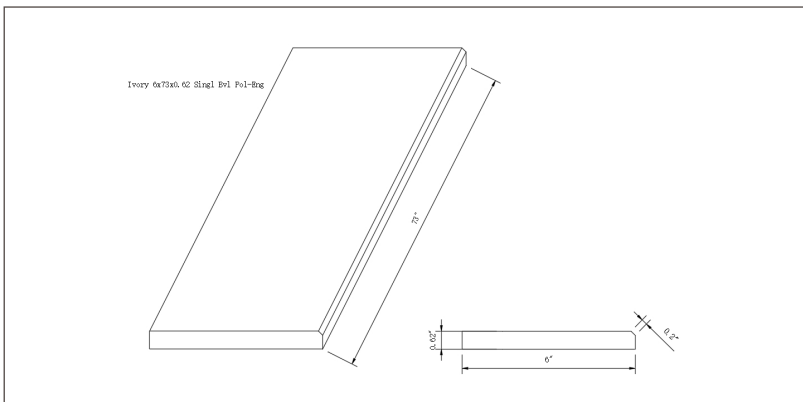

Ivory 6x73x0.62 Single Beveled

THD2IVO6X73SB

DRAWING:

SPECS

Size: **6"x73"**

Thickness: **0.62"**

Primary Color: **Beige**

Finish: **Polished**