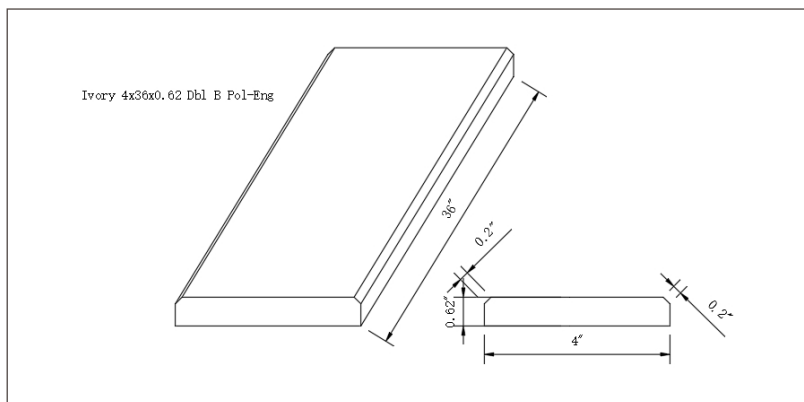

Ivory 4x36x0.62 Double Beveled

THD2IVO4X36DB

DRAWING:

SPECS

Size: **4"x36"**

Thickness: **0.62"**

Primary Color: **Beige**

Finish: **Polished**