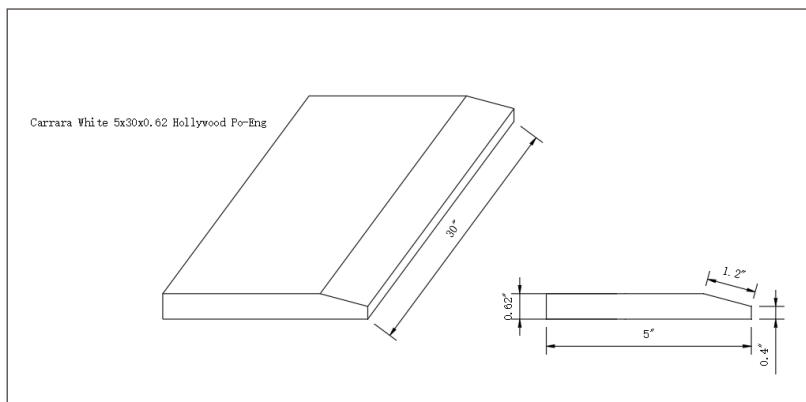

Carrara White 6x73x0.62 Single Beveled

THD2CARWHI6X73SHL

DRAWING:

SPECS

Size: **6"x73"**

Thickness: **0.62"**

Primary Color: **White-Cool**

Finish: **Polished**