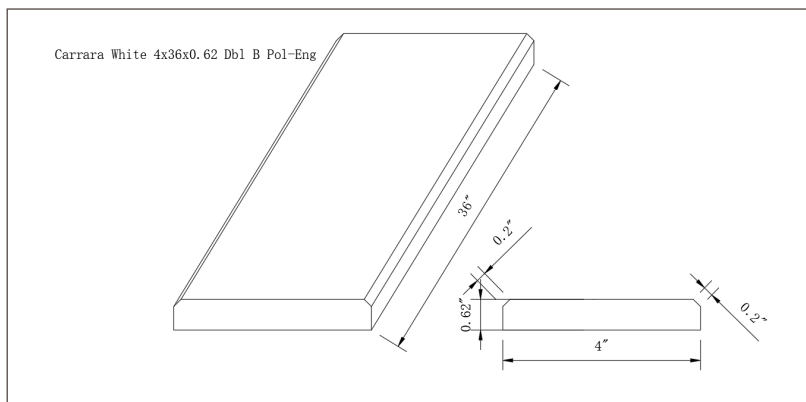

Carrara White 4x36x0.62 Double Beveled

THD2CARWHI4X36DB

DRAWING:

SPECS

Size: 4"x36"

Thickness: 0.62"

Primary Color: **White-Cool**

Finish: **Polished**