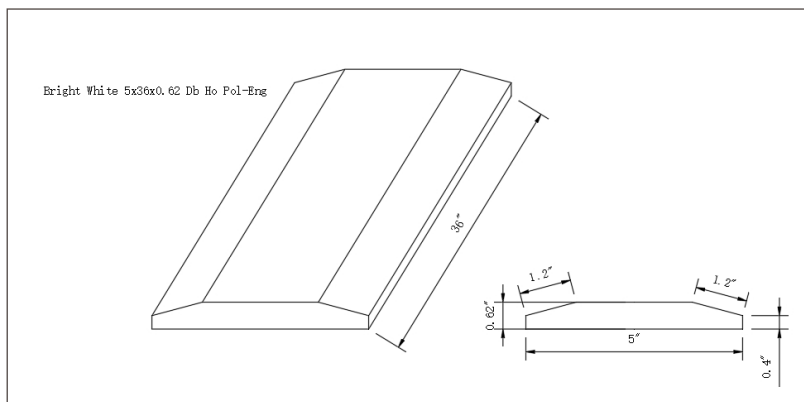

MSI

THRESHOLD AND SILLS

Bright White 5x36x0.62 Double Hollywood

THD2BRIWHI5X36DHL

DRAWING:

SPECS

Size: **5"x36"**

Thickness: **0.62"**