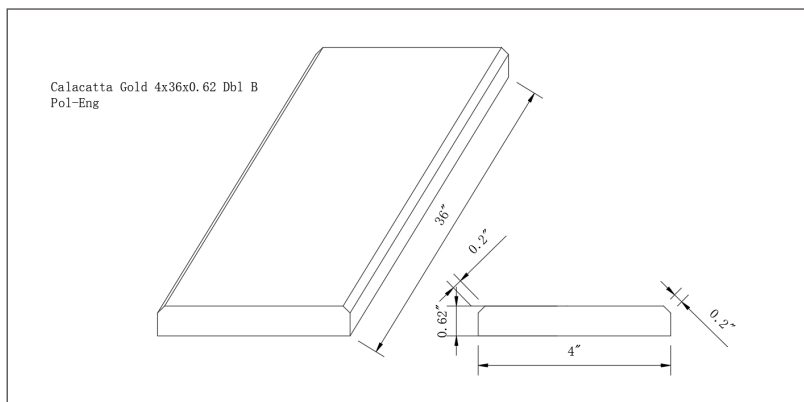

Calacatta Gold 4x36x0.62 Double Beveled

THD2CALGOL4X36DB

DRAWING:

SPECS

Size: **4"x36"**

Thickness: **0.62"**

Primary Color: **White-Warm**

Finish: **Polished**