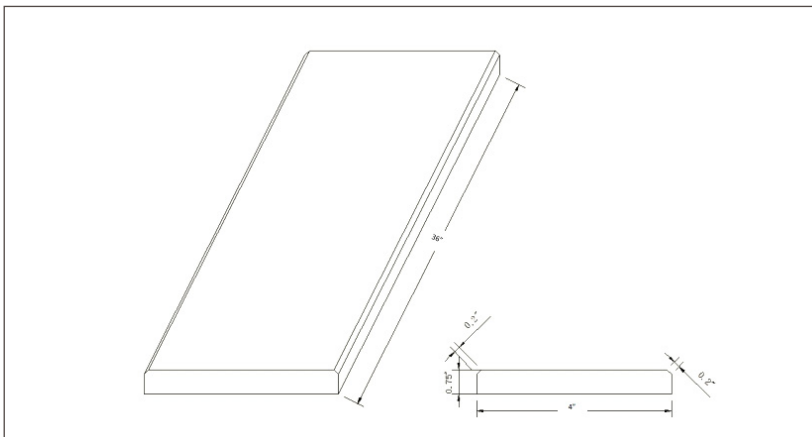

Premium Black 4X36X.75 Double Beveled Threshold

SMOT-THDB-PBLK4X36

DRAWING:

SPECS

Size: 4"x36"

Thickness: 0.75"

Primary Color: **Black**

Finish: **Polished**