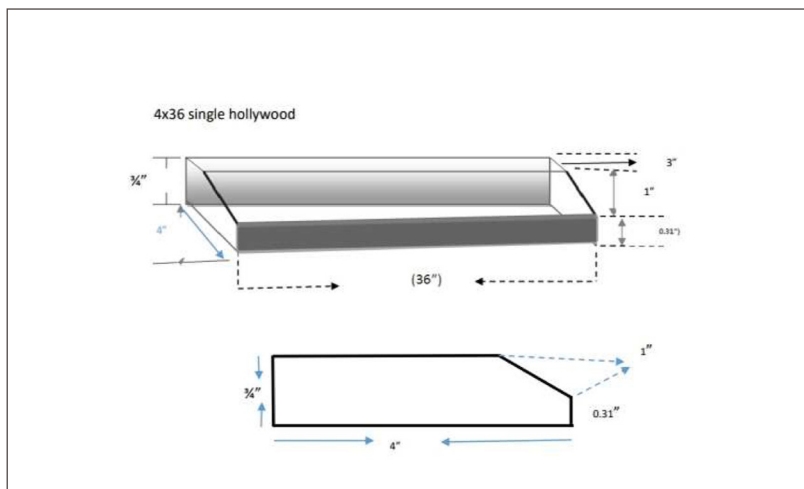

## Premium Black 4X36X.75 Single Hollywood Threshold

SMOT-THSH-PBLK4X36

### DRAWING:

## SPECS

Size: 4"x36"

Thickness: 0.75"

Primary Color: **Black**

Finish: **Polished**

Material Type: **Granite**

Application	Residential	Commercial
Countertops	No	No
Flooring	Yes	Yes
Wall	No	No

• **WARNING:** This product can expose you to chemicals including crystalline silica which is known to the State of California to cause cancer. For more information go to [www.P65Warnings.ca.gov](http://www.P65Warnings.ca.gov).