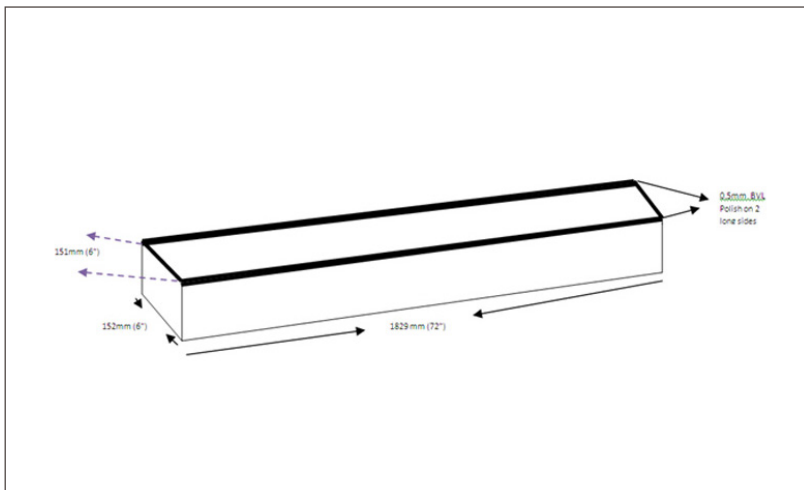

## Premium Black 6X72X.75 Double Beveled Sill

SMOT-SILL-PBLK6X72

### DRAWING:

## SPECS

Size: **6"x72"**

Thickness: **0.75"**

Primary Color: **Black**

Finish: **Polished**

Material Type: **Granite**

Application	Residential	Commercial
Counterotps	No	No
Flooring	Yes	Yes
Wall	No	No

• **WARNING:** This product can expose you to chemicals including crystalline silica which is known to the State of California to cause cancer. For more information go to [www.P65Warnings.ca.gov](http://www.P65Warnings.ca.gov).