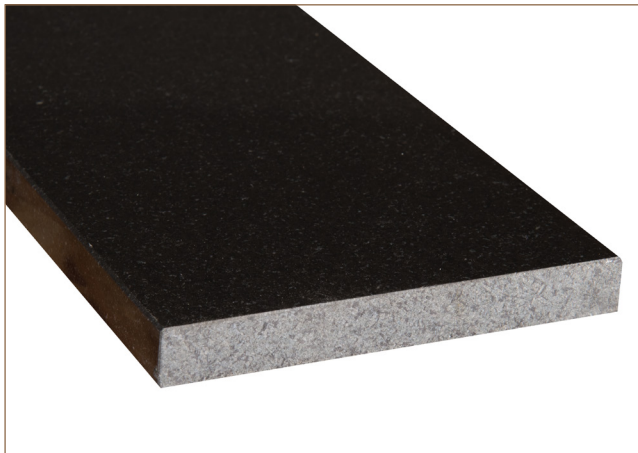

## Premium Black 6X72X.75 Double Beveled Sill

SMOT-SILL-PBLK6X72

### DRAWING:

## SPECS

Size: **6"x72"**

Thickness: **0.75"**

Primary Color: **Black**

Finish: **Polished**

Material Type: **Granite**

Application	Residential	Commercial
Counterotps	No	No
Flooring	Yes	Yes
Wall	No	No

• **WARNING:** This product can expose you to chemicals including crystalline silica which is known to the State of California to cause cancer. For more information go to [www.P65Warnings.ca.gov](http://www.P65Warnings.ca.gov).